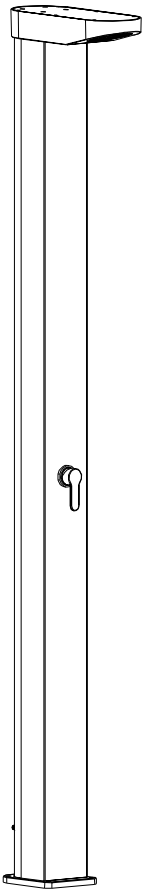

32L Rotational Solar Shower

[1]x1

[2]x4

[4]x1

[6]x4

[3]x1

[5]x1

4mm

10mm

10mm

1

[1]x1

[5]x1

2

[3]x1

3

4mm

[2]x4

4

[6]x4

5

[4]x1

6

1

2

Turn on the hot water switch and drain the water from the pipe

3

4

5

6

Turn off the switch