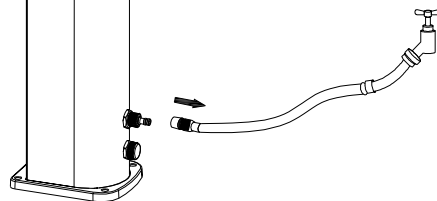

32L Rotational Solar Shower

[1]x1

[2]x4

[4]x1

[6]x4

[3]x1

[5]x1

4mm

4mm

[2]x4

4

[6]x4

5

[4]x1

6

1