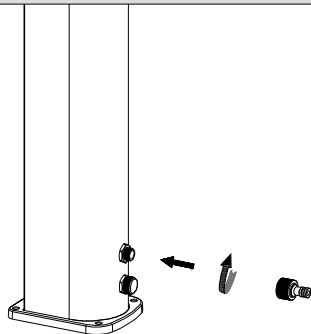

32L Rotational Solar Shower

[1]x1

[2]x4

[4]x1

[6]x4

[3]x1

[5]x1

4mm

4mm

[2]x4

4

[6]x4

5

[4]x1

6

1