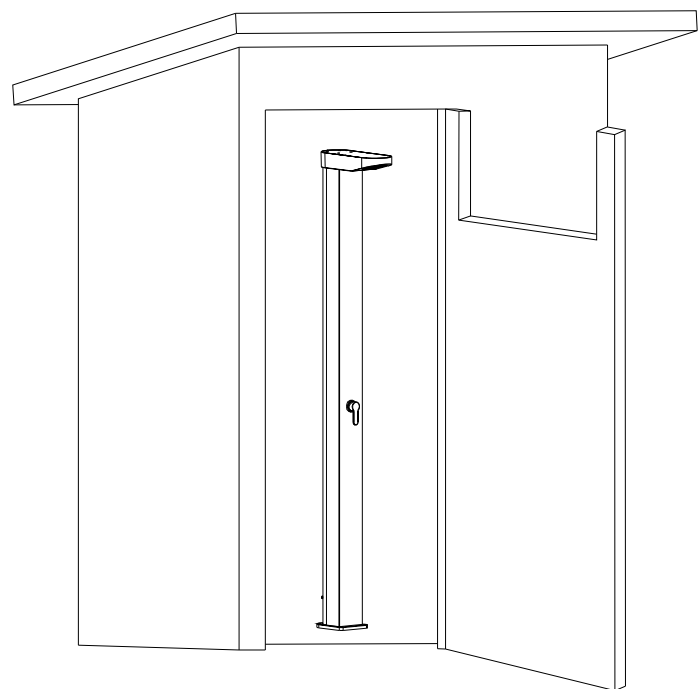

1

2

Turn on the hot water switch and drain the water from the pipe

3

4

5

6

Turn off the switch